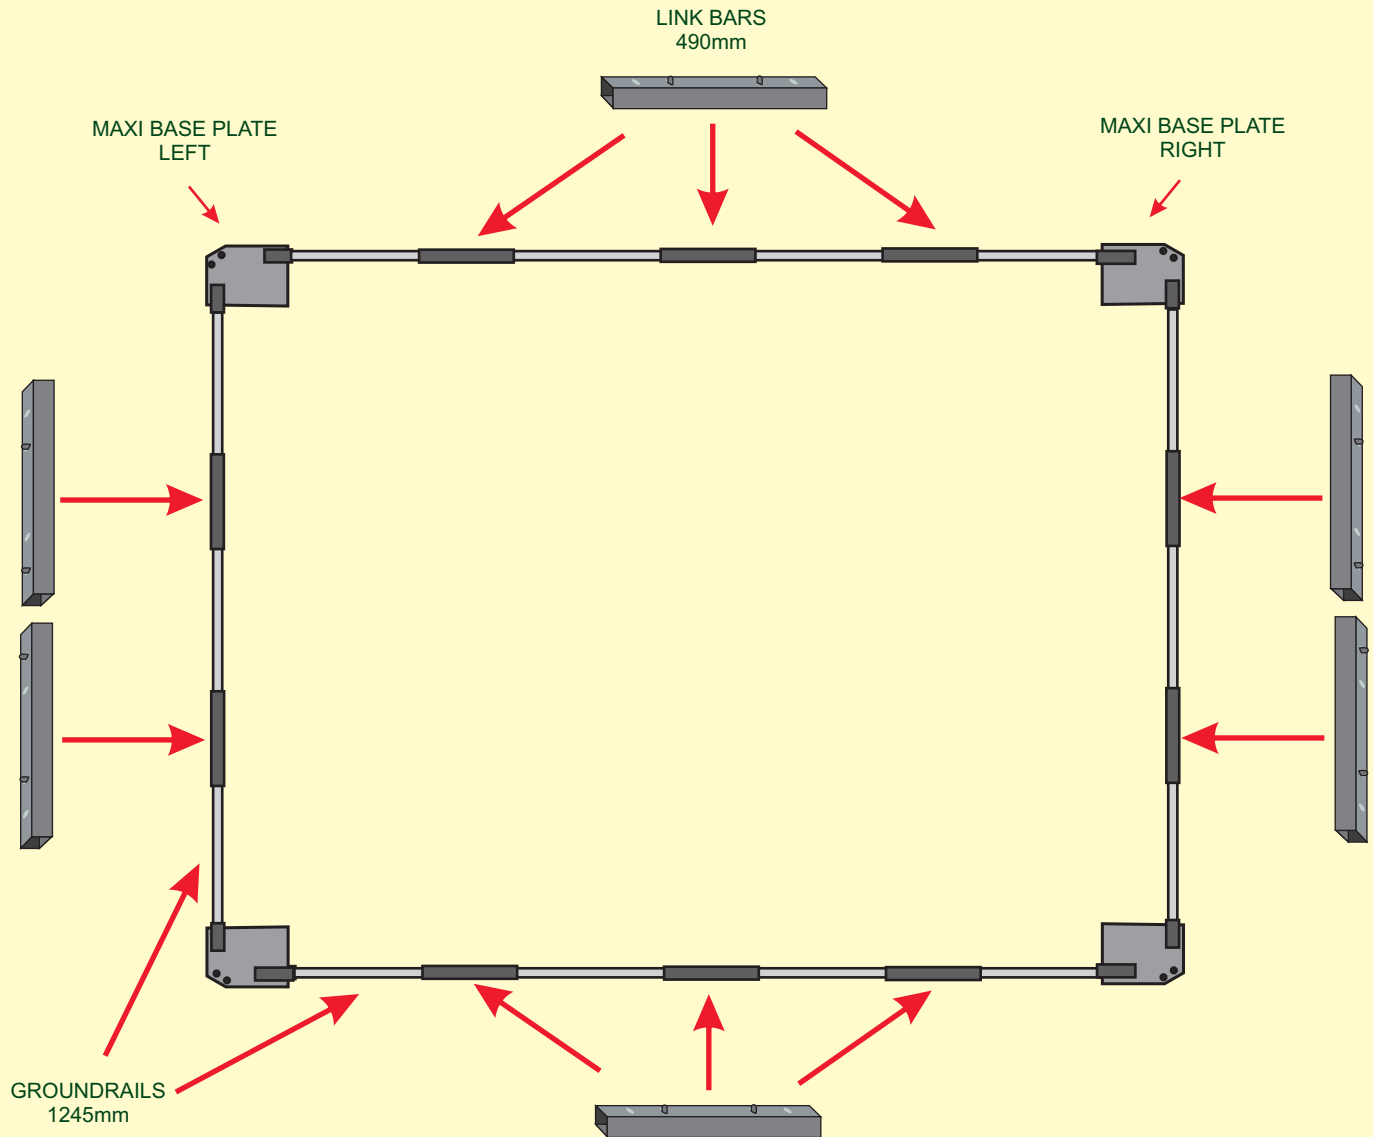

Mini-Marquees®

Hard Standing Kit Plan View 6.0m x 4.5m

25kg Base Weights - Optional

Hard Standing Plate