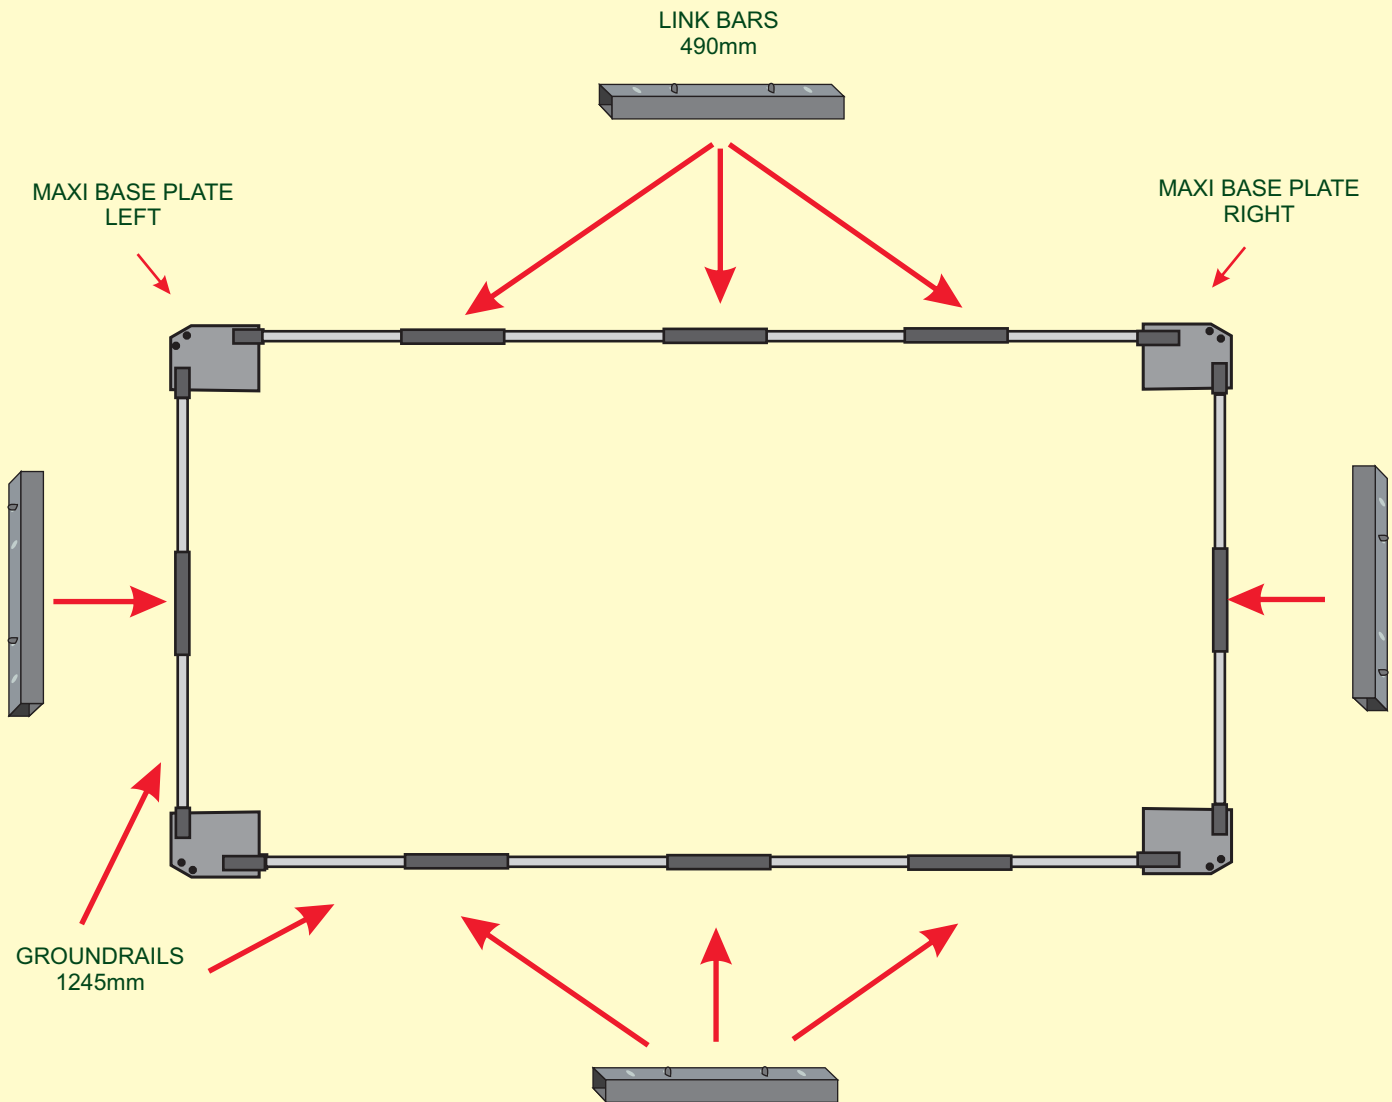

Mini-Marquees®

Hard Standing Kit Plan View
6.0m x 3.0m

25kg Base Weights - Optional

Hard Standing Plate