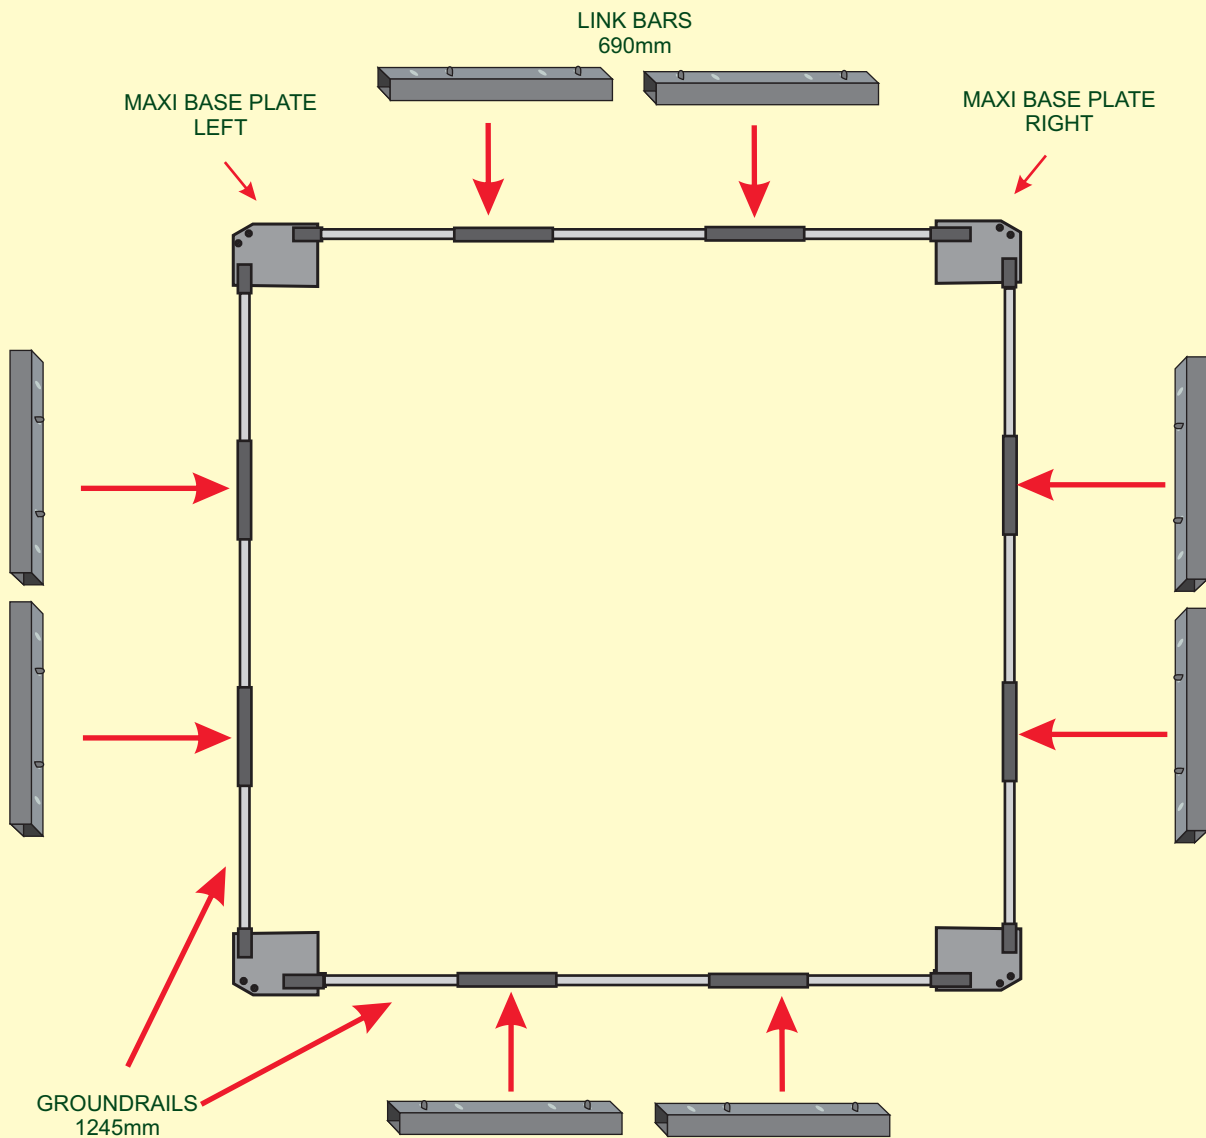

Mini-Marquees®

Hard Standing Kit Plan View 5.0m x 5.0m

25kg Base Weights - Optional

Hard Standing Plate