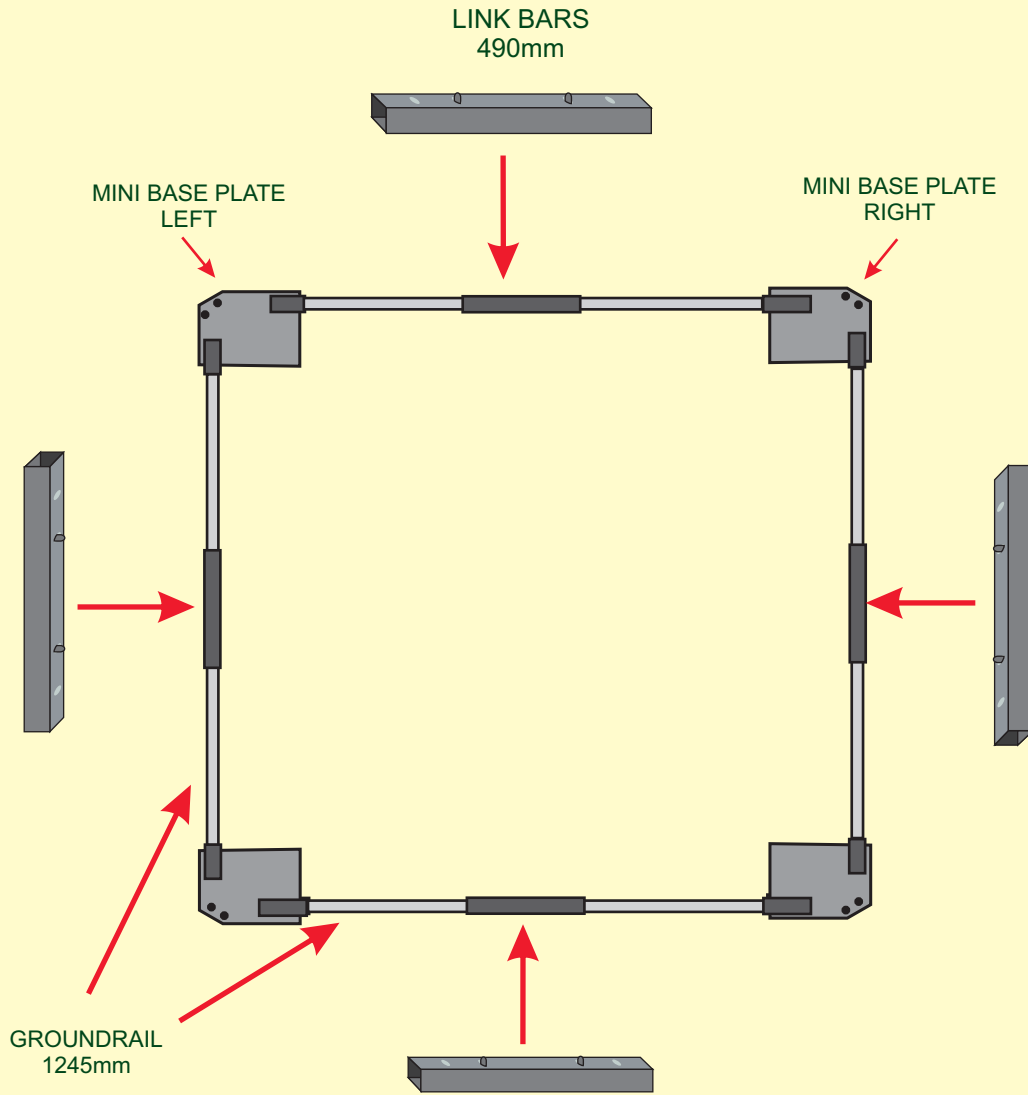

Mini-Marquees®

Hard Standing Kit Plan View 3.0m x 3.0m

25kg Base Weights - Optional

Hard Standing Plate